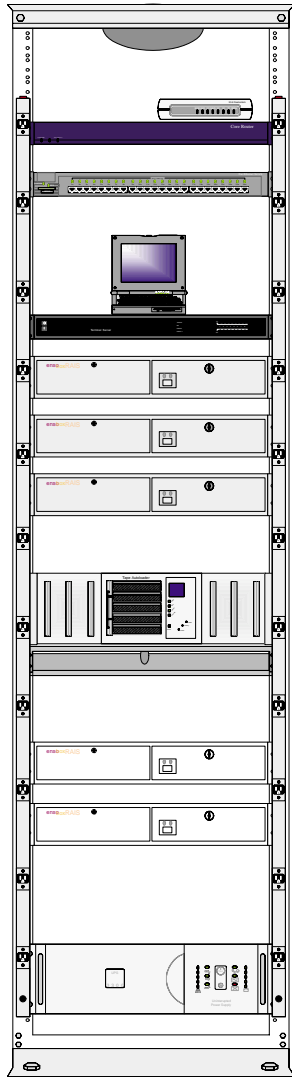

ensoBiz™

Franchise Benefits

ensoBox™ Core Node

The Core Node is the nucleus of the ensoBox™, providing essential services such as access to backbone, authentication, and accounting. The Core Node is essential to the ensoBox™ as a true ISP appliance.

Front View

Back View

Components

- ← **Cooling Fan**
630 Cubic Feet Per Minute Displacement
- ← **Backup Fax Modem**
56.6Kbps
- ← **Access Router**
Dual 10/100Mbps Interfaces, 2 WIC Slots and 1 NM Slot, 48MB DRAM, 16MB Flash, 4 x RJ-45 10BaseT Ports, 1 x T-1 w/ Internal CSU/DSU WIC Module, Cisco® IOS® w/IP/FW Plus IPSEC 56 Feature set
- ← **Network Switch**
100Mb Ethernet Switch w/ 24 10/100BaseT Ports
- ← **Management & Maintenance Laptop**
AMD-K6® 2+ 550MHz Processor, 128MB SDRAM, 12GB HD, 13.3" XGA-TFT Screen, DVD-ROM, 10/100Mbps Ethernet/56K Modem
- ← **Terminal Server**
8 x Serial RJ-45 Ports, 10Mbps LAN Interface, w/SNMP
- ← **Application Servers**
3 x ensoRAIS™ CoreFEP Servers
440MHz Ultra Sparc® 2MB Cache, 512MB High-speed RAM, 100BaseT NIC, 2 x 9GB Ultra Wide SCSI HD, Replaceable Air Filter
- ← **Backup**
DLT7 Autoloader w/280GB (native) 560GB (compressed) 20 Mbps synchronous BTR, DLT Tape IV (40GB native capacity)
- ← **Pullout Shelf**
2" Pull-out Tray
- ← **Upgrade Application Servers***
2 x ensoRAIS™ CoreFEP
440MHz Ultra Sparc® 2MB Cache, 512MB High-speed RAM, 100BaseT NIC, 2 x 9GB Ultra Wide SCSI HD, Replaceable Air Filter
- ← **Power Subsystem**
3000VA - 5000VA International Uninterruptible Power Supply, Hot Swap Batteries, Intelligent Battery Management, Overload Indicator, Automatic Voltage Regulation, Software, Rack Mount, Extendable Run Time, Management NIC
- ← **Cabinet**
19" x 31" x 84" Steel Cabinet, 2 x Power Strips w/11 Outlets each, 1,200lb (545Kg) Load Capacity, 4 x Leg Levelers, 4 x Casters